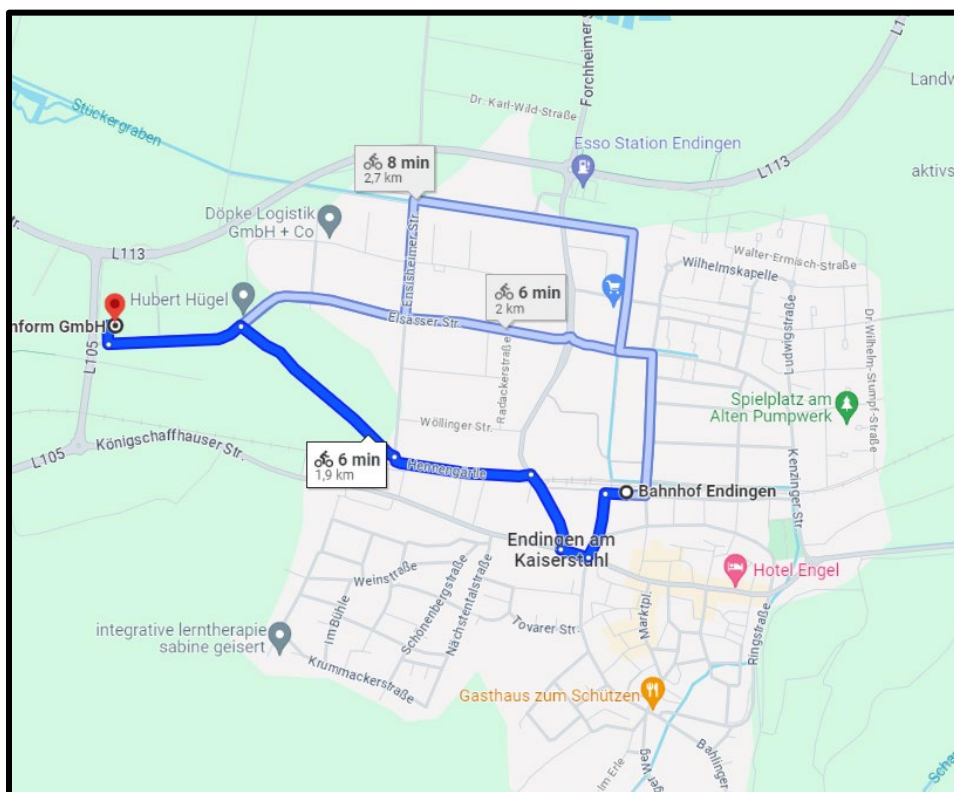

## This is how you find our location in Endingen am Kaiserstuhl

### Via Train or Bicycle

- take the S-Bahn to the train station in Endingen  
„Endingen am Kaiserstuhl“
- from here it is about a 6-minute drive to our location
- of course, you can safely park your bike at our bicycle parking lot

Braunform GmbH  
Kunststoff- und Pharmatechnik  
Elsaßer Straße 42  
79346 Endingen  
Germany