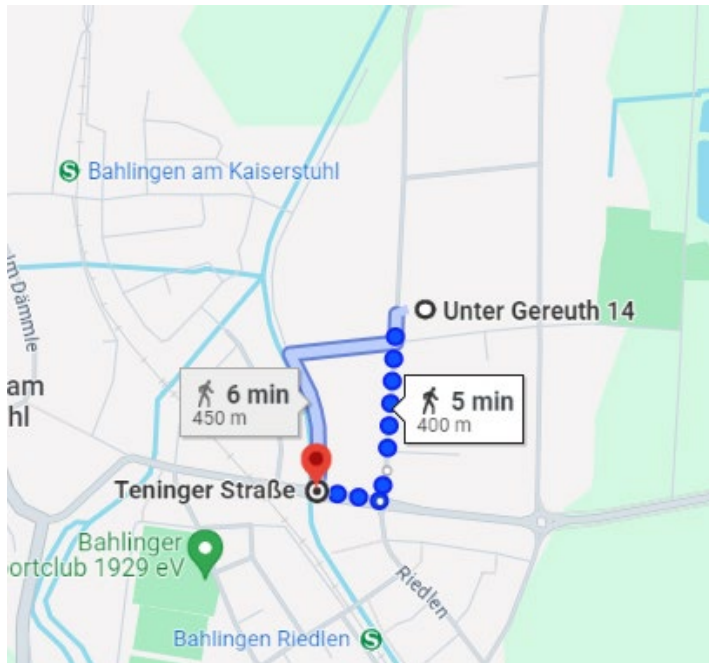

How to find our location in Bahlingen am Kaiserstuhl

Via Train

- take the S-Bahn to the train station in Bahlingen.
„Bahlingen am Kaiserstuhl“
- via **S1** you get to the stop
„Bahlingen Riedlen“
- from here it is about an 8-minute walk to our location

- of course, you can also arrive with your bike directly from the train station
“Bahlingen am Kaiserstuhl” (2 minutes) and lock your bike safely at our bike
parking lot

Via Bus

- from the train station in Bahlingen “Bahlingen am Kaiserstuhl”
- take bus 105 (direction Bahnhof/ZOB, Emmendingen) to the bus stop “Teninger Straße” in Bahlingen
- from here it is about a 5 minute walk to our location

Braunform GmbH
Kunststoff- und Pharmatechnik
Unter Gereuth 7 + 14
79353 Bahlingen a. K.
Germany