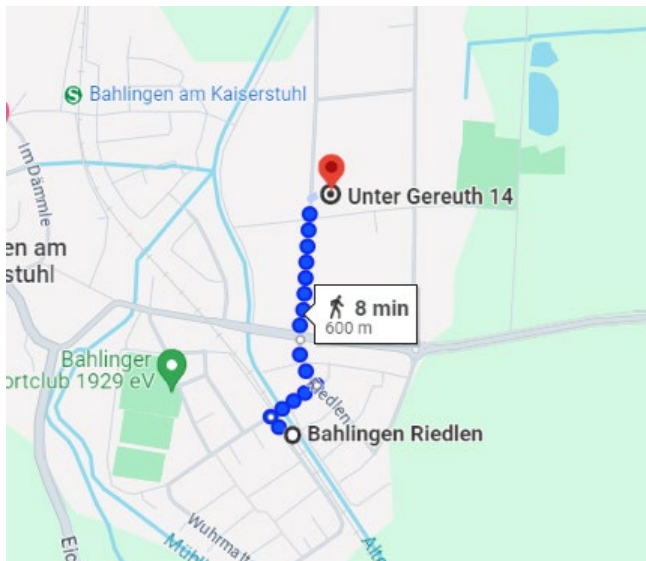

How to find our location in Bahlingen am Kaiserstuhl

Via Train

- take the S-Bahn to the train station in Bahlingen.
„Bahlingen am Kaiserstuhl“
- via **S1** you get to the stop
„Bahlingen Riedlen“
- from here it is about an 8-minute walk to our location

- of course, you can also arrive with your bike directly from the train station
“Bahlingen am Kaiserstuhl” (2 minutes) and lock your bike safely at our bike
parking lot

Via Bus

- from the train station in Bahlingen “Bahlingen am Kaiserstuhl”
- take bus 105 (direction Bahnhof/ZOB, Emmendingen) to the bus stop “Teninger Straße” in Bahlingen
- from here it is about a 5 minute walk to our location

Braunform GmbH
Kunststoff- und Pharmatechnik
Unter Gereuth 7 + 14
79353 Bahlingen a. K.
Germany