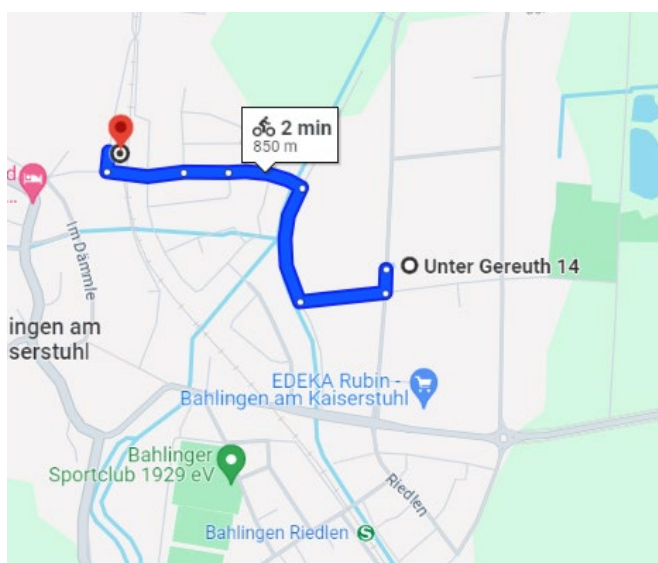

How to find our location in Bahlingen am Kaiserstuhl

Via Train

- take the S-Bahn to the train station in Bahlingen.
„Bahlingen am Kaiserstuhl“
- via **S1** you get to the stop
„Bahlingen Riedlen“
- from here it is about an 8-minute walk to our location

- of course, you can also arrive with your bike directly from the train station
“Bahlingen am Kaiserstuhl” (2 minutes) and lock your bike safely at our bike
parking lot

Via Bus

- from the train station in Bahlingen “Bahlingen am Kaiserstuhl”
- take bus 105 (direction Bahnhof/ZOB, Emmendingen) to the bus stop “Teninger Straße” in Bahlingen
- from here it is about a 5 minute walk to our location

Braunform GmbH
Kunststoff- und Pharmatechnik
Unter Gereuth 7 + 14
79353 Bahlingen a. K.
Germany