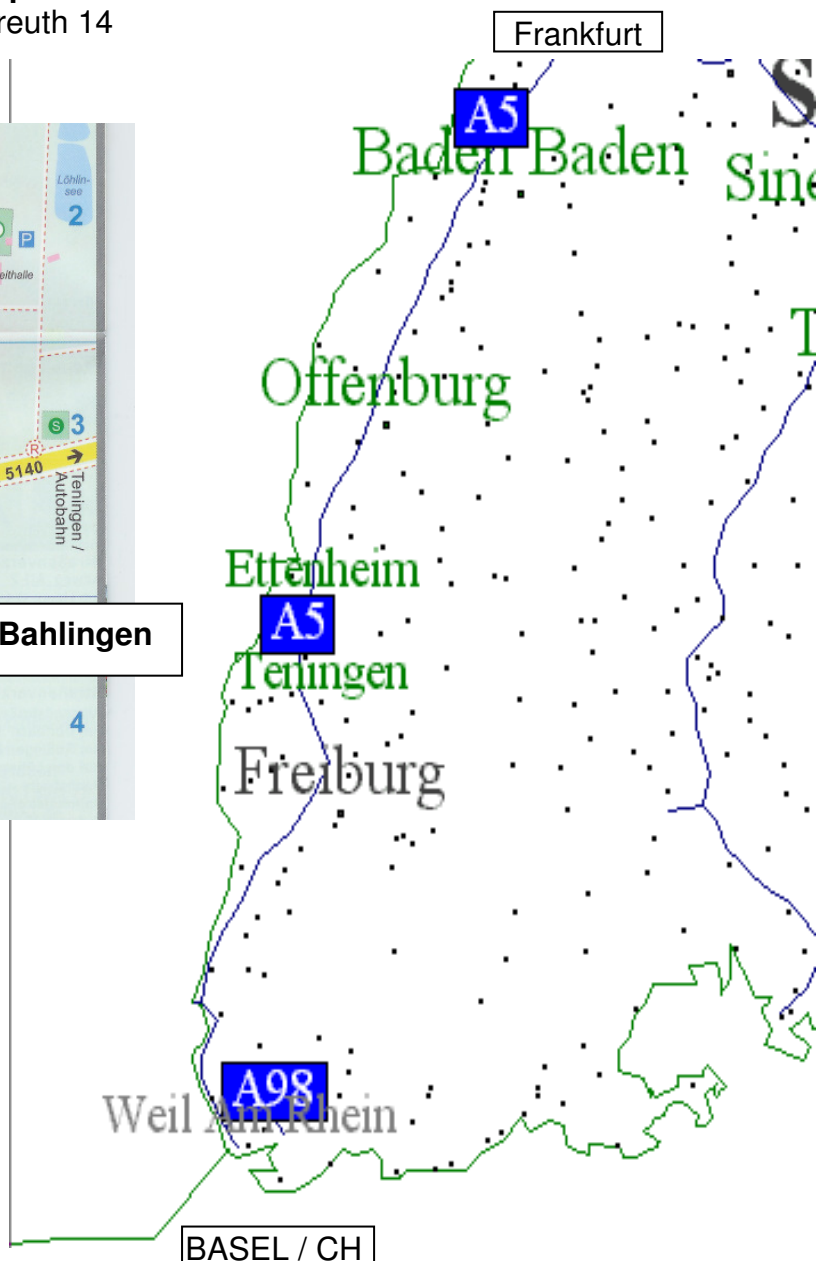

HOW TO FIND US

Highway A5 (Karlsruhe - Basel)

- exit Teningen
- turn left direction Bahlingen, Emmendingen
- 200 m turn left direction Bahlingen.
- approx. 2km to Bahlingen
- turn right first possible street in Bahlingen after circle cross
(watch out for EDEKA supermarket)

Your will find us in this street approx 300 m at the right.

**Plastics and
Pharma Technologies**
Unter Gereuth 7

Mold Shop
Unter Gereuth 14

Braunform GmbH
Kunststoff- und Pharmatechnik
Unter Gereuth 7 + 14
79353 Bahlingen